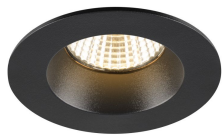

## Specifications SLV New Tria 68 Spot Aluminium Black Round 8.3W 500lm 38D - 930 Warm White | Cutout 68mm - Best Colour Rendering - Dimmable

[View Product](#)

### General Information

SKU	255697
EAN	4024163277594
Brand	SLV
Manufacturer Name	NEW TRIA 68 rec. ceiling light 3000K 38° IP 20 / IP 65 round BK
Any Lamp all-in warranty	5 Years
Average Lifetime (h)	50000

### Technical Information

Technology	LED Integrated
Voltage (V)	220-240
Dimmable	Dimmable
Colour Code	930 Warm White
Colour temperature (Kelvin)	3000 Warm White
Colour Rendering (Ra)	90-99
Colour of Light	White
Light colour options	Single Color
Luminous Efficacy (lm/W)	60.2
Beam Angle (degree)	38
Product Type Category	LED spotlight

### Fixture Information

Mounting Method	Recessed
Cut out (mm)	68
Optical Cover	Other
IP-rating	IP20
Operating Temperature	-20 to +35
Housing	Aluminium
Colour of the Fixture	Black
Emergency Lighting	No Emergency Unit
Tiltable	No
Fixture Connection	PI [Push-in connector 3-pole]
Series	New Tria