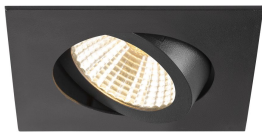

Specifications SLV New Tria 68 Spot Aluminium Black Square 8.3W 750lm 38D - 930 Warm White | Cutout 68mm - Best Colour Rendering - Dimmable

[View Product](#)

General Information

SKU	255666
EAN	4024163277693
Brand	SLV
Manufacturer Name	NEW TRIA 68 rec. ceiling light 3000K 38° IP 20 square BK
Any Lamp all-in warranty	5 Years
Average Lifetime (h)	50000

Technical Information

Technology	LED Integrated
Voltage (V)	220-240
Dimmable	Dimmable
Colour Code	930 Warm White
Colour temperature (Kelvin)	3000 Warm White
Colour Rendering (Ra)	90-99
Colour of Light	White
Light colour options	Single Color
Luminous Efficacy (lm/W)	90.4
Beam Angle (degree)	38
Product Type Category	LED spotlight

Fixture Information

Mounting Method	Recessed
Cut out (mm)	68
Optical Cover	Other
IP-rating	IP20
Operating Temperature	-20 to +35
Housing	Aluminium
Colour of the Fixture	Black
Emergency Lighting	No Emergency Unit
Tiltable	No
Fixture Connection	PI [Push-in connector 3-pole]
Series	New Tria