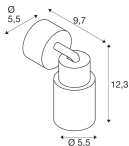

General Information

SKU	260561
EAN	4024163294416
Brand	SLV
Manufacturer Name	PURI 2.0 Tube, wand- en plafondopbouwarmatuur, 1x max. 6W GU10, zwart/
Any Lamp all-in warranty	5 Years
Average Lifetime (h)	0

Technical Information

Technology	Fixture with Socket
Voltage (V)	220-240
Dimmable	Dimmable when using a Dimmable Bulb
Suitable for	GU10
Including bulb	No
Amount of bulbs required	1
Maximum Wattage Rating	6
Tiltable	Yes
Mounting Method	Ceiling, Wall mounted
Emergency Lighting	No Emergency Unit
Product Type Category	Decorative Lighting with Socket