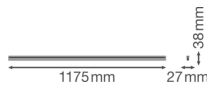

Specifications Ledvance LED Batten Linear Compact 20W 2000lm - 830 Warm White | 120cm

[View Product](#)

General Information

SKU	233347
EAN	4058075099739
Brand	Ledvance
Manufacturer Name	LN COMP BATTEN 1200 20W/3000K LEDV
Any Lamp all-in warranty	5 Years
Average Lifetime (h)	50000

Technical Information

Technology	LED Integrated
Voltage (V)	220-240
Dimmable	Not Dimmable
Colour of Light	White
Colour Code	830 Warm White
Colour temperature (Kelvin)	3000 Warm White
Colour Rendering (Ra)	80-89
Light colour options	Single Color
Luminous Efficacy (lm/W)	100
Power factor	>0.50
Including bulb	Yes
Length	120cm
Product Type Category	LED Batten

Fixture Information