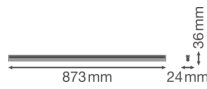

Specifications Ledvance LED Batten Linear Compact High Output 15W  
1500lm - 830 Warm White | 90cm

[View Product](#)

## Technical Information

Technology	LED Integrated
Voltage (V)	220-240
Dimmable	Not Dimmable
Colour of Light	White
Colour Code	830 Warm White
Colour temperature (Kelvin)	3000 Warm White
Colour Rendering (Ra)	80-89
Light colour options	Single Color
Luminous Efficacy (lm/W)	100
Power factor	>0.50
Including bulb	Yes
Suitable for Outdoor	No
Length	90cm
Product Type Category	LED Batten

## Fixture Information

---

Mounting Method	Surface
IP-rating	IP20
Impact Protection (IK)	IK03 - 0.35 joule
Housing	PC (Polycarbonate)
Colour of the Fixture	White
Colour of material	White
Emergency Lighting	No Emergency Unit
Series	Linear

## Dimensions

---

Length (mm)	873
Width (mm)	24
Height (mm)	36