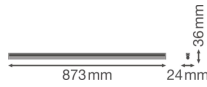

Specifications Ledvance LED Batten Linear Compact High Output 15W
1500lm - 840 Cool White | 90cm

[View Product](#)

General Information

SKU	234128
EAN	4058075106253
Brand	Ledvance
Manufacturer Name	LN COMP HO 900 15W/4000K
Any Lamp all-in warranty	5 Years
Average Lifetime (h)	50000

Technical Information

Technology	LED Integrated
Voltage (V)	220-240
Dimmable	Not Dimmable
Colour of Light	White
Colour Code	840 Cool White
Colour temperature (Kelvin)	4000 Cool White
Colour Rendering (Ra)	80-89
Light colour options	Single Color
Luminous Efficacy (lm/W)	100
Power factor	>0.50
Including bulb	Yes
Suitable for Outdoor	No
Length	90cm
Product Type Category	LED Batten

Fixture Information

Mounting Method	Surface
IP-rating	IP20
Impact Protection (IK)	IK03 - 0.35 joule
Housing	PC (Polycarbonate)
Colour of the Fixture	White
Colour of material	White
Emergency Lighting	No Emergency Unit
Series	Linear

Dimensions

Length (mm)	873
Width (mm)	24
Height (mm)	36

Sensor Information

Type of sensor	No Sensor
----------------	-----------

Why Any-lamp?

 Order from the **largest lighting specialist** in Europe  **Customised** quotation