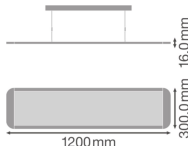

Specifications Ledvance LED Panel
Direct/Indirect 36W 3850lm - 830
Warm White | 120x30cm - UGR <19

[View Product](#)

General Information

SKU	236819
EAN	4058075144606
Brand	Ledvance
Manufacturer Name	PANEL D/I 1200 36W/3000K UGR19
Any Lamp all-in warranty	5 Years
Average Lifetime (h)	60000
Series	PANEL DIRECT/INDIRECT 1200 UGR19

Technical Information

Technology	LED Integrated
Voltage (V)	220-240
Dimmable	Not Dimmable
Colour Code	830 Warm White
Colour temperature (Kelvin)	3000 Warm White
Colour Rendering (Ra)	80-89
Colour of Light	White
Light colour options	Single Color
Luminous Efficacy (lm/W)	100
IP-rating	IP20
Impact Protection (IK)	IK03 - 0.35 joule

Dimensions

LED panel size	120x30cm
Length (mm)	1195
Width (mm)	295
Height (mm)	16

Sensor Information

Type of sensor **Why Any-lamp?**
No Sensor

 Order from the **largest lighting specialist** in Europe  **Customised** quotation