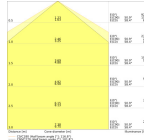

Specifications Ledvance Dulux-D LED
7W - 830 Warm White | 4-Pin -
Replaces 18W

[View Product](#)

General Information

SKU	248020
EAN	4058075821972
Brand	Ledvance
Manufacturer Name	DULUX LED D/E HF & AC MAINS V 7W 830 G24Q-2
Full box quantity	10
Any Lamp all-in warranty	3 Years
Energy efficiency class	F
Average Lifetime (h)	30000

Technical Information

Technology	LED
Dimmable	Not Dimmable
Cap / Base	G24q-2 (4-pins)
Number of pins	4
Colour Code	830 Warm White
Colour temperature (Kelvin)	3000 Warm White
Colour Rendering (Ra)	80-89
Colour of Light	White
Light colour options	Single Color
Luminous Efficacy (lm/W)	100