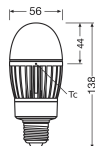

**Specifications Ledvance LED Bulb HQL  
LED P E27 14.5W 2000lm - 840 Cool  
White | Replaces 50W**

[View Product](#)

## Technical Information

Technology	LED
Product Type Category	E27 LED
Voltage (V)	220-240
Dimmable	Not Dimmable
Cap / Base	E27 (Edison screw)
Colour Code	840 Cool White
Colour temperature (Kelvin)	4000 Cool White
Colour Rendering (Ra)	80-89
Colour of Light	White
Light colour options	Single Color

## Dimensions

Length (mm) 138

Diameter (mm) 55

Shape Elliptical