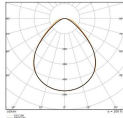

[View Product](#)

General Information

SKU	251079
EAN	4099854187292
Brand	Ledvance
Manufacturer Name	PANEL ECO 600 UGR<19 600 E 36W 830 U19
Any Lamp all-in warranty	3 Years
Average Lifetime (h)	50000

Technical Information

Technology	LED Integrated
Voltage (V)	220-240
Dimmable	Not Dimmable
Colour Code	830 Warm White
Colour temperature (Kelvin)	3000 Warm White
Colour Rendering (Ra)	80-89
Colour of Light	White
Light colour options	Single Color
Luminous Efficacy (lm/W)	100
IP-rating	IP40
Impact Protection (IK)	IK02 - 0.20 joule
Fixture Connection	Screwless terminal