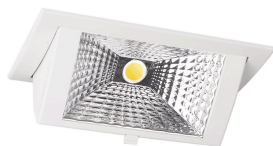

Specifications LED Downlight Wallwasher Wally Medium White 27W 3850lm 78x100D - 840 Cool White - 238x145mm

[View Product](#)

General Information

| | |
|--------------------------|--|
| SKU | 220678 |
| EAN | 8720584027270 |
| Brand | Lumi Parts |
| Manufacturer Name | WallWasher Wally2 LED SLM module white 4000K Philips Fortimo LED, incl. driver |
| Any Lamp all-in warranty | 5 Years |
| Average Lifetime (h) | 50000 |

Technical Information

| | |
|-----------------------------|-----------------|
| Tiltable | Yes |
| Technology | LED Integrated |
| Voltage (V) | 220-240 |
| Dimmable | Not Dimmable |
| Colour Code | 840 Cool White |
| Colour temperature (Kelvin) | 4000 Cool White |
| Colour Rendering (Ra) | 80-89 |
| Colour of Light | White |
| Light colour options | Single Color |
| Driver Included | Yes |
| Beam Angle (degree) | 78x100 |
| Luminous Efficacy (lm/W) | 142.6 |

| | |
|-------------------------|---------------|
| Power factor | >0.90 |
| Installation Depth (mm) | 100 |
| Optical Cover | Glass |
| Product Type Category | LED Downlight |

Fixture Information

| | |
|-----------------------|---|
| Mounting Method | Recessed |
| Cut out (mm) | 218x125 |
| IP-rating | IP20 |
| Housing | Aluminium |
| Colour of the Fixture | White |
| Colour of material | White |
| Fixture Connection | PIP [Push-in connector and pull relief] |
| Series | Wally Medium |